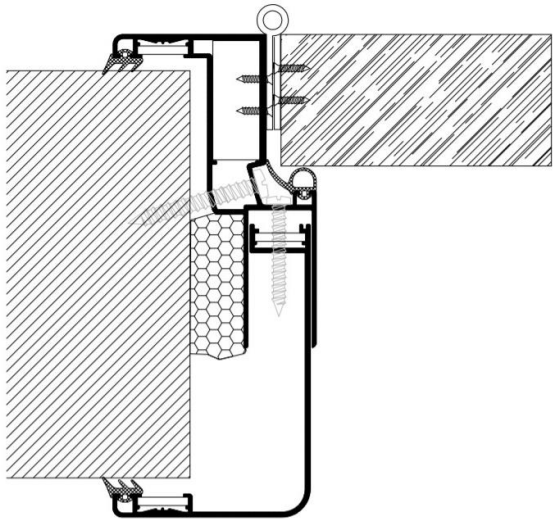

## SERVICES

Wood. Aluminum Doors

- Material: aluminum
- Finish: powder coated
- 50mm system depths/50mm sightline
- Infill: 80 -300 mm
- Field glazed or Wood
- Excellent wind load resistance performance/water-tightness performance/air permeability performance
- Life Cycle(sash) :10000 Cycles
- Screen available
- Hardware: Equipped with heavy duty aluminum frame four-bar hinge allowing a 75 degree opening of sash
- Warranty: 10 Year Limited Warranty

**"EUROPEAN-STYLE"**

Modow  
SERVICES

Wood. Aluminum Doors

Modow  
SERVICES

Wood. Aluminum Doors

Modow

SERVICES

Wood. Aluminum Doors