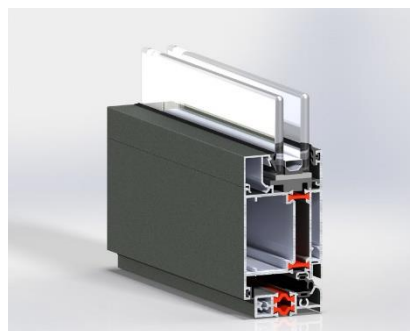

Modow
SERVICES
Windows.Door

"EUROPEAN-STYLE"