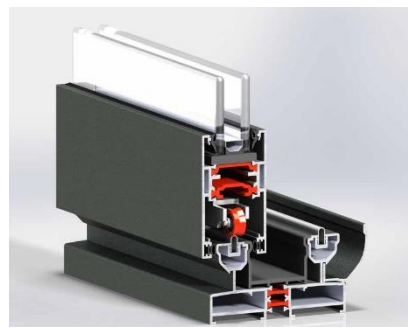

Modow
SERVICES
Windows.Door

"EUROPEAN-STYLE"