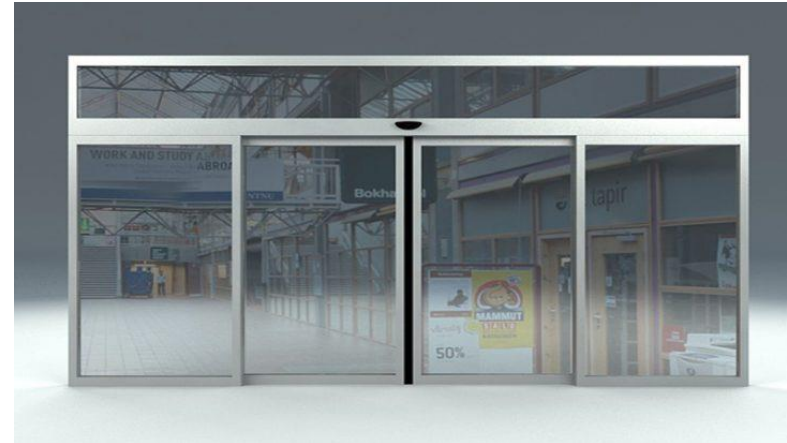

## » **04** CONTACT US

Modow

SERVICES

Automatic door

Automatic door

- Material: aluminum
- Finish: powder coated
- 50~100mm system depth(frame)
- Control by remote or switch panel
- Field glazed or shop aluminum
- Excellent wind load resistance performance/water-tightness performance/air permeability performance
- Motor : Germany or Turkish
- Life Cycle(sash) :at least 1000000 Cycles
- An ideal way to have easy access to shop or main entrance for Belding
- Electric 220 v with high quality parts
- Work with radar from 360 degree inside and outside
- Warranty: 1 Year Limited Warranty