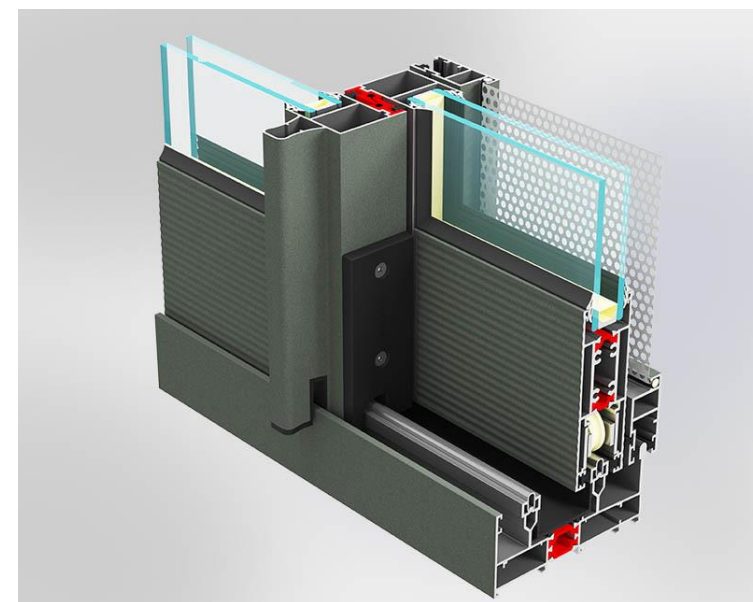

Modow
SERVICES
Windows.Door

"EUROPEAN-STYLE"