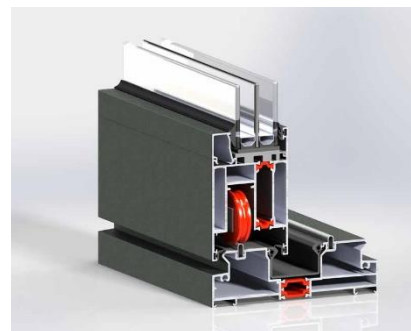

Modow
SERVICES
Windows.Door

"EUROPEAN-STYLE"