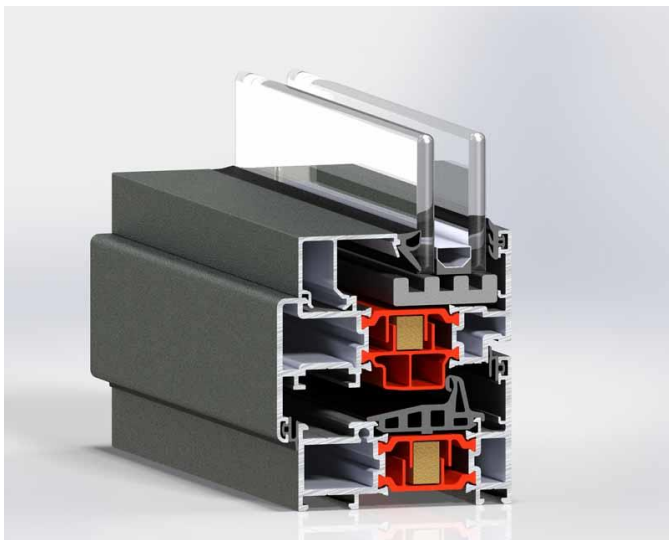

Modow
SERVICES
Windows.Door

"EUROPEAN-STYLE"