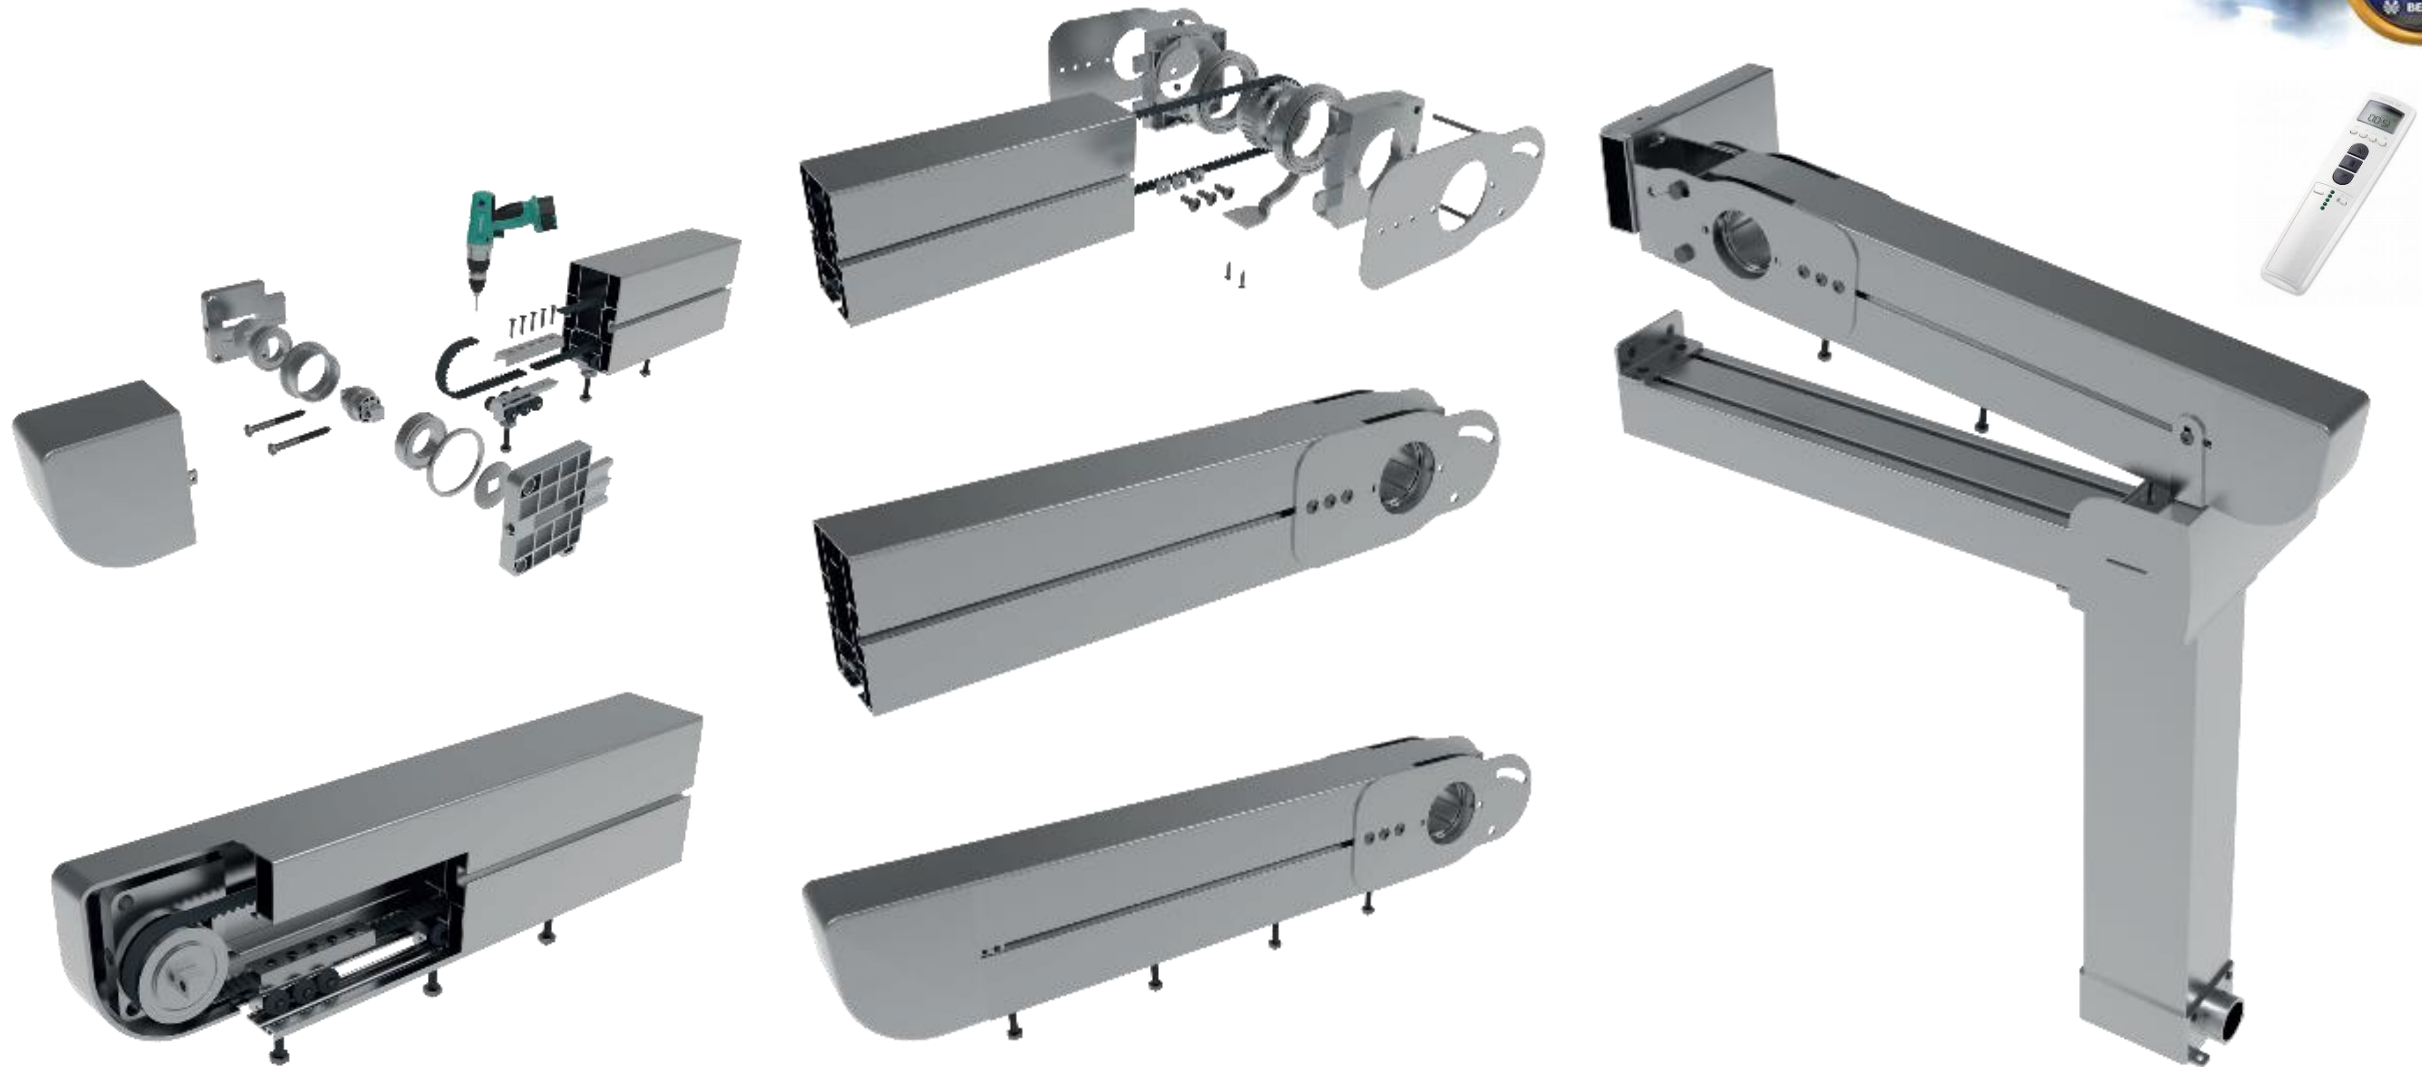

Modow
SERVICES
Automatic tent