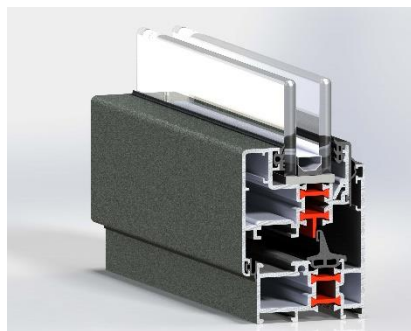

Modow
SERVICES
Windows.Door

"EUROPEAN-STYLE"