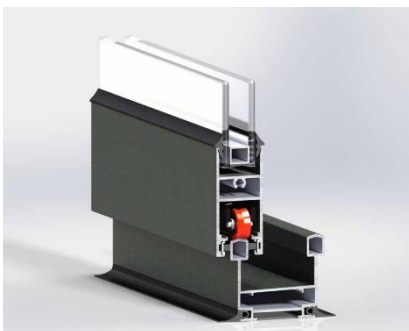

Modow
SERVICES
Windows.Door

"EUROPEAN-STYLE"