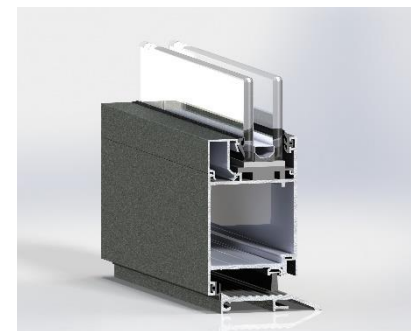

Modow
SERVICES
Windows.Door

"EUROPEAN-STYLE"